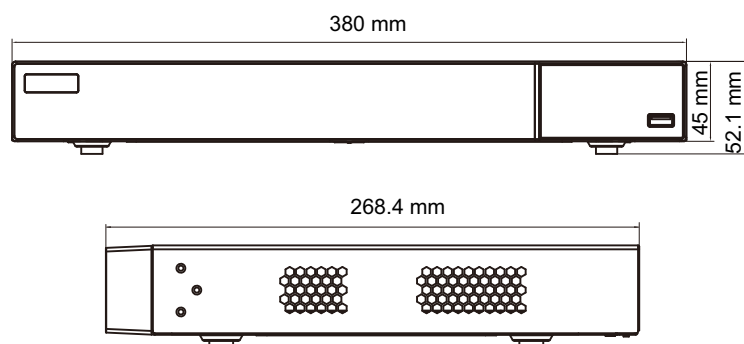

Features

- Support 16 CH 8MP / 5MP / 4MP / 3MP / 1080P / 960P / 720P IP input
- Adopt standard H.265 high profile compression format to get high-quality video at much lower bit rate
- Intuitive and user-friendly Graphic User Interface (GUI), Windows style operation by mouse
- Multi-mode recording: manual / timer / motion / sensor
- Playback : 16 CH simultaneous playback
- Search : time slice, time, event (manual, sensor, motion), tag search
- Support face detection and comparison
- Express and flexible backup via USB, network and so on
- Pentaplex : preview, record, playback, backup and remote access
- DHCP, DDNS, PPPoE network protocol and CMS supported
- Remote control via IE or CMS : preview, playback, backup, PTZ and configuration
- 8 PoE network ports, support IPC direct connection to NVR; support PoE power supply
- Dual stream technology for local storage with high definition, remote network transmission and remote surveillance with mobile device
- Multi-user online simultaneously
- Authorization management, log view and device status view
- 4K output, true high resolution display
- Support PTZ preset and auto cruise, up to 255 presets and 8 cruises
- Support NAT function and QRCode scanning by mobile phone and PAD
- Powerful smart phone & Pad surveillance with iOS and Android OS

DIMENSIONS