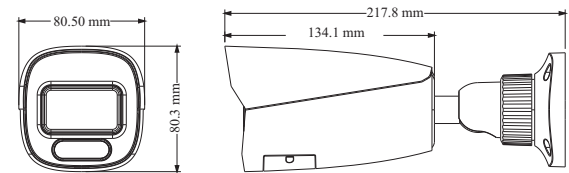

Storage	Network remote storage; micro SD card storage
Smart Alarm	Motion detection, SD card error, SD card full
General Function	Watermark, IP address filtering, video mask, heartbeat, illegal login lock, corridor pattern
PoE	Yes, IEEE802.3af
White Light Range	20~30 m
Ingress Protection	IP67
Others	
Power Supply	DC12V/PoE
Power Consumption	< 7W
Storage Conditions	- 30 °C ~ 65°C (-22°F~149°F), Humidity: less than 95 % (non-condensing)
Operating Conditions	- 30 °C ~ 60 °C (-22°F~140°F), Humidity: less than 95 % (non-condensing)
Dimensions (mm)	217.8 × 80.5 × 80.3
Weight (net)	Approx. 0.68KG
Installation	Ceiling mounting; Wall mounting
Certificate	CE, FCC
Environmental Protection	Complies with Directive EU RoHS, WEEE(2012/19/EU), directive 94/62/EC and REACH(EC1907/2006)

DIMENSIONS