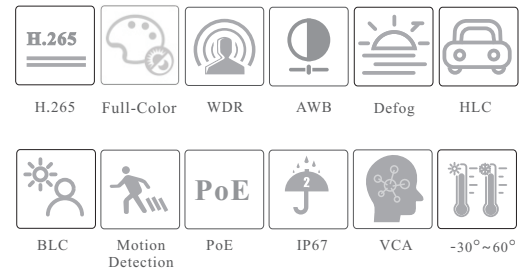

IPCB-528

5MP Full-Color Bullet Network Camera

- 5MP (2592 × 1944) H.265 full real time coding
- Max. resolution: 2592 × 1944
- 24/7 full color imaging
- 20 ~ 30m white light view distance
- 3D DNR, true WDR, HLC, BLC, Defog, and ROI coding
- 1CH audio input
- Built-in micro SD card slot, up to 256GB
- DC12V/PoE power supply
- IP 67 ingress protection
- Support three streams
- Support remote monitoring by smart phones & tablet PCs with iOS and Android OS
- Intelligent analytics