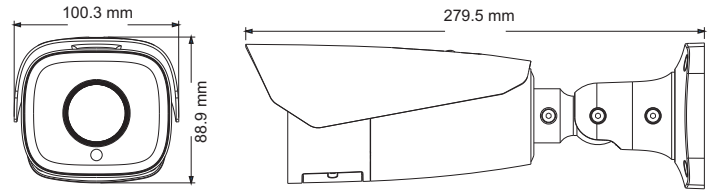

Others

Power Supply	DC12V/PoE
Power Consumption	< 12W
Operating Environment	- 30 °C ~ 60 °C (-22°F~140°F) Humidity: less than 95 % (non-condensing)
Dimensions (mm)	279.5 × 100.3 × 88.9
Weight (net)	Approx. 1.12KG
Installation	Ceiling mounting; Wall mounting
Certificate	CE, FCC
Environmental Protection	Complies with Directive EU RoHS, WEEE(2012/19/EU) , directive 94/62/EC and REACH(EC1907/2006)

DIMENSIONS