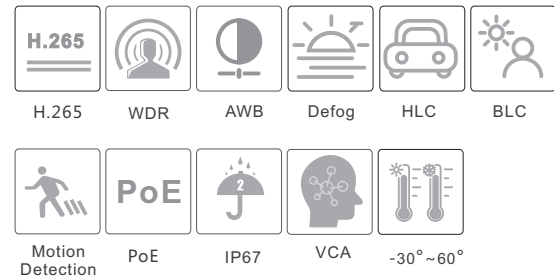

CAMERA

IPB-A4X4K

8MP HD Bullet Network Camera

- H.265+/H.265/H.264+/H.264 coding
- Max.resolution: 8MP (3840 × 2160)
- ICR auto switch, true day / night vision
- 3D DNR, true WDR, HLC, BLC, smart IR and ROI coding
- Lens distortion correction supported
- 50~70m IR night view distance
- 1CH audio input; 1CH audio output
- Built-in micro SD card slot, up to 256GB
- DC12V/PoE power supply
- Support three streams
- IP 67
- Support mobile surveillance by smart phones with iOS and Android OS
- Intelligent analytics