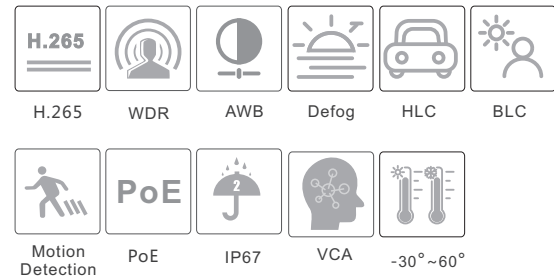

- H.265+/H.265/H.264+/H.264 coding
- Max.resolution: 8MP (3840 × 2160)
- ICR auto switch, true day / night vision
- 3D DNR, true WDR, HLC, BLC, smart IR and ROI coding
- Lens distortion correction supported
- 30~50m IR night view distance
- 1CH audio input
- Built-in micro SD card slot, up to 256GB
- DC12V/PoE power supply
- Support three streams
- IP 67
- Support mobile surveillance by smart phones with iOS and Android OS
- Intelligent analytics