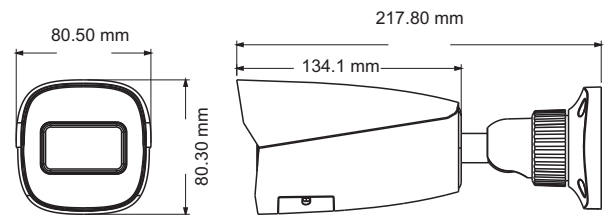

Others

Power Supply	DC12V/PoE
Power Consumption	< 10W
Operating Environment	- 30 °C ~ 60 °C (-22°F~140°F) Humidity: less than 95 % (non-condensing)
Dimensions (mm)	217.8 × 80.5 × 80.3
Weight (net)	Approx. 0.665KG
Installation	Ceiling mounting; Wall mounting
Certificate	CE, FCC
Environmental Protection	Complies with Directive EU RoHS, WEEE(2012/19/EU) , directive 94/62/EC and REACH(EC1907/2006)

DIMENSIONS