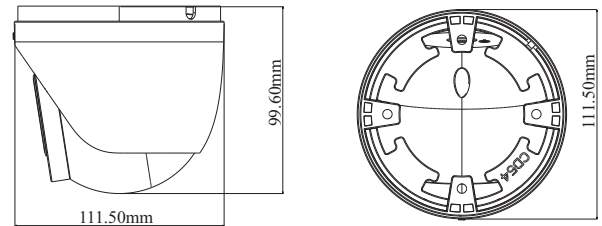

Perimeter Detection	Line crossing detection (human/vehicle classification); Region intrusion/entrance/exiting detection (human/vehicle classification)
Sound&Light Warning	Yes
Others	
Power Supply	DC12V/PoE
Power Consumption	< 11.5W
Operating Environment	-30 °C ~ 60 °C (-22°F~140°F) Humidity: less than 95 % (non-condensing)
Dimensions (mm)	Φ111.5 × 99.6
Weight (net)	Approx. 0.64KG
Installation	Ceiling mounting; Wall mounting
Certificate	CE, FCC
Environmental Protection	Complies with Directive EU RoHS, WEEE(2012/19/EU), directive 94/62/EC and REACH(EC1907/2006)

DIMENSIONS