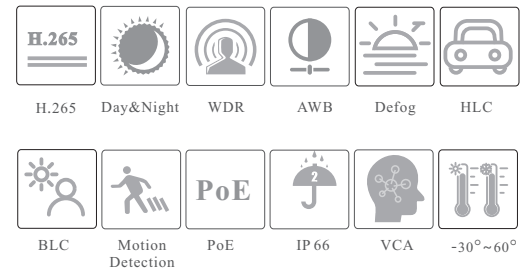

CAMERA

AL-A4X

5MP AI Turret Network Camera

- 5MP (2592 × 1944) H.265 full real time coding
- Max. resolution: 2592 × 1944
- ICR auto switch, true day / night vision
- 30 ~ 50m IR night view distance; motorized zoom lens
- 3D DNR, true WDR, HLC, BLC, Defog and ROI coding
- 1CH audio input; 1CH audio output; 1CH speaker; 1CH MIC
- Built-in micro SD card slot, up to 256GB
- DC12V/PoE power supply
- IP 66 ingress protection
- Support three streams
- P2P function optional
- Support remote monitoring by smart phones & tablet PCs with iOS and Android OS
- Intelligent analytics: abnormal video signal detection (scene change, video blur & video color cast detection), line crossing detection (human/vehicle classification), region intrusion/entrance/exiting detection (human/vehicle classification), sound and light warning