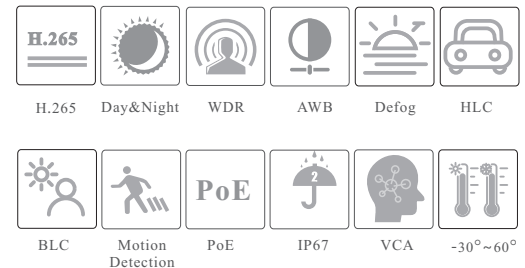

AID-A4X

4MP IR Water-Proof Turret Network Camera

- Smart H.265/H.265+/H.265/Smart H.264/H.264+/H.264/MJPEG coding
- Max. resolution: 2592 × 1520
- ICR auto switch, true day / night vision
- 30 ~ 50m IR night view distance
- Motorized zoom lens
- 3D DNR, true WDR, HLC, BLC, Defog, NIR, Smart IR and ROI coding
- Support image distortion correction
- Built-in micro SD card slot, up to 128GB
- DC12V/PoE power supply
- IP 67 ingress protection
- Support three streams
- Support remote monitoring by smart phones & tablet PCs with iOS and Android OS
- Face detection, face recognition and intelligent analytics