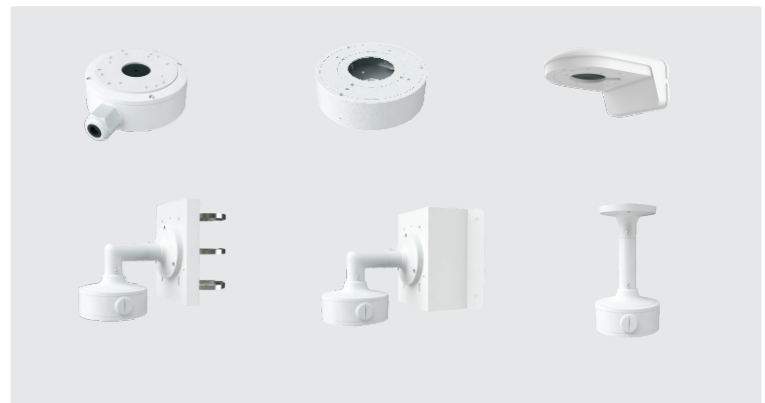

AVAILABLE ACCESSORIES

AVAILABLE MODEL

Available Model	AID-A4X	Motorized zoom lens