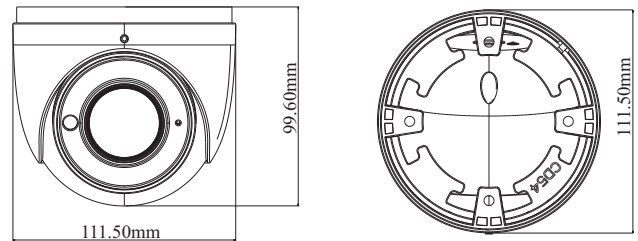

Network Protocol	UDP, IPv4, IPv6, DHCP, NTP, RTSP, RTP, RTMP, RTCP, PPPoE, DDNS, SMTP, FTP, SNMP,HTTP, 802.1x, UPnP, HTTPs, HTTP POST, QoS
Interface Protocol	ONVIF
Storage	Network remote storage; micro SD card storage
Smart Alarm	Motion detection, SD card error, SD card full
General Function	Watermark, IP address filtering, video mask, heartbeat, password protection, image distortion correction, corridor pattern
PoE	Yes , IEEE802.3af
IR Distance	30 ~ 50 m
Ingress Protection	IP 67
Others	
Power Supply	DC12V/PoE
Power Consumption	< 9.5W
Storage Conditions	- 30 °C ~ 65°C (-22°F~149°F), Humidity: less than 95 % (non-condensing)
Operating Conditions	- 30 °C ~ 60 °C (-22°F~140°F), Humidity: less than 95 % (non-condensing)
Dimensions (mm)	Φ 111.5 × 99.6
Weight (net)	Approx. 0.67KG
Installation	Ceiling mounting; Wall mounting
Certificate	CE, FCC
Environmental Protection	Directive EU RoHS, WEEE(2012/19/EU) , directive 94/62/EC and REACH(EC1907/2006)

DIMENSIONS