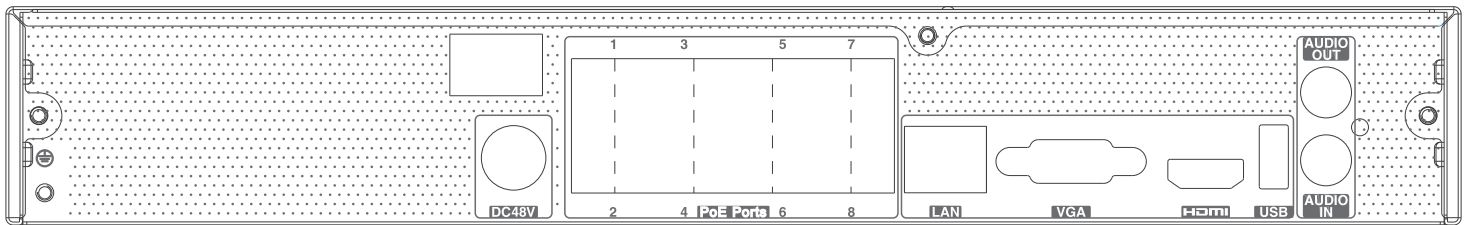

Dimensions

Rear Panel

AD-NVR4-8P 4K

AD-NVR8-8P 4K

shieldcctv.com

Data Subject To Change Without Notice