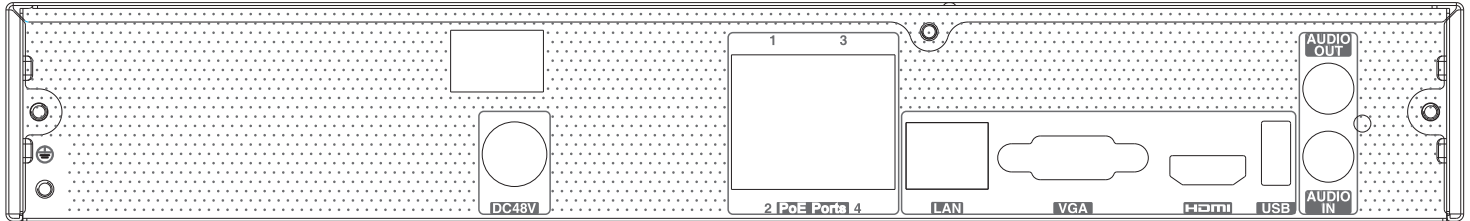

Rear Panel

AD-NVR4-8P 4K