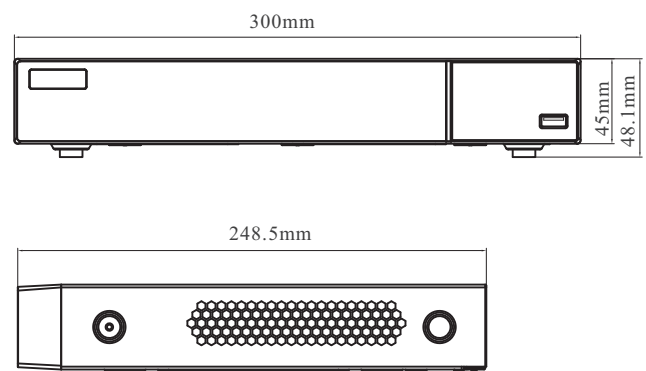

Dimensions