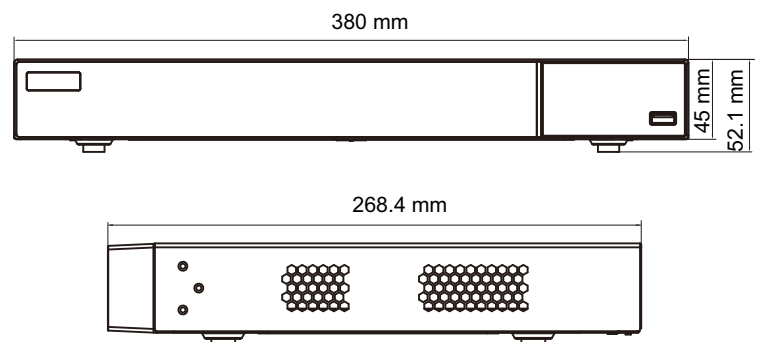

Features

- Support 16 CH 8MP / 5MP / 4MP / 3MP / 1080P / 960P / 720P IP input
- Adopt standard H.265 high profile compression format to get high-quality video at much lower bit rate
- Intuitive and user-friendly Graphic User Interface (GUI), Windows style operation by mouse
- Multi-mode recording: manual / timer / motion / sensor
- Playback : 16 CH simultaneous playback
- Search : time slice, time, event (manual, sensor, motion), tag search
- Support face detection and comparison
- Express and flexible backup via USB, network and so on
- Pentaplex : preview, record, playback, backup and remote access
- DHCP, DDNS, PPPoE network protocol and CMS supported
- Remote control via IE or CMS : preview, playback, backup, PTZ and configuration
- 8 PoE network ports, support IPC direct connection to NVR; support PoE power supply
- Dual stream technology for local storage with high definition, remote network transmission and remote surveillance with mobile device
- Multi-user online simultaneously
- Authorization management, log view and device status view
- 4K output, true high resolution display
- Support PTZ preset and auto cruise, up to 255 presets and 8 cruises
- Support NAT function and QRCode scanning by mobile phone and PAD
- Powerful smart phone & Pad surveillance with iOS and Android OS

DIMENSIONS